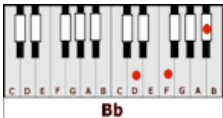

ROCK THIS COUNTRY – Shania Twain (D)

GUITAR / KEYBOARD CHORDS:

D = xxo232

G = 320003

C = x32010

Em = o22000

A/C# = x4333x

Bb = x13331

F = xx3211

Ab = 466544

Eb = xx8886

Db = xx3121

A#/D = xxo331

INTRO: Guitar only - Barred rock D-chord, 4 beats (all chords barred rock n roll chords)

D
I woke up this morning with a buzz rollin' 'round in my brain **G**
D
I haven't been drinkin' but it feels pretty good just the same **G**
D **G**
It must be contagious -- looks like it's goin' around
D **G**
It's cool once you catch it -- you can't keep your feet on the ground

CHORUS: **Db Ab Db Ab**
We're gonna rock this country, We're gonna rock this country
Fm Db A#/D Eb
Every brown-eyed boy -- every blue-eyed girl, Gotta really go psycho -- give it a
whirl
Db Eb (no chord)
We're gonna rock this country -- Right out of this world
Db-Ab-Eb Db-Ab-Eb (no chord)
Ah-oo- na-na-na... Ah-oo-na-na-na...(STOP!)