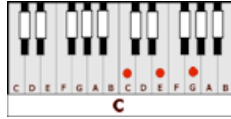

ROCK THIS COUNTRY – Shania Twain (D)

GUITAR / KEYBOARD CHORDS:

D = xxo232

G = 320003

C = x32010

Em = o22000

A/C# = x4333x

Bb = x13331

F = xx3211

Ab = 466544

Eb = xx8886

Db = xx3121

A#/D = xxo331

INTRO: Guitar only - Barred rock D-chord, 4 beats (all chords barred rock n roll chords)

D
I woke up this morning with a buzz rollin' 'round in my brain **G**
D
I haven't been drinkin' but it feels pretty good just the same **G**
D **G**
It must be contagious -- looks like it's goin' around
D **G**
It's cool once you catch it -- you can't keep your feet on the ground

CHORUS: **Db Ab Db Ab**
We're gonna rock this country, We're gonna rock this country
Fm Db A#/D Eb
Every brown-eyed boy -- every blue-eyed girl, Gotta really go psycho -- give it a
whirl
Db Eb (no chord)
We're gonna rock this country -- Right out of this world
Db-Ab-Eb Db-Ab-Eb (no chord)
Ah-oo- na-na-na... Ah-oo-na-na-na...(STOP!)