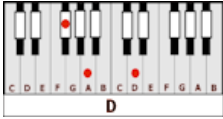

ROCK THIS COUNTRY – Shania Twain (D)

GUITAR / KEYBOARD CHORDS:

D = xxo232

G = 320003

C = x32010

Em = o22000

A/C# = x4333x

Bb = x13331

F = xx3211

Ab = 466544

Eb = xx8886

Db = xx3121

A#/D = xxo331

INTRO: Guitar only - Barred rock D-chord, 4 beats (all chords barred rock n roll chords)

D
I woke up this morning with a buzz rollin' 'round in my brain **G**
D
I haven't been drinkin' but it feels pretty good just the same **G**
D **G**
It must be contagious -- looks like it's goin' around
D **G**
It's cool once you catch it -- you can't keep your feet on the ground

CHORUS: **Db Ab Db Ab**
We're gonna rock this country, We're gonna rock this country
Fm Db A#/D Eb
Every brown-eyed boy -- every blue-eyed girl, Gotta really go psycho -- give it a
whirl
Db Eb (no chord)
We're gonna rock this country -- Right out of this world
Db-Ab-Eb Db-Ab-Eb (no chord)
Ah-oo- na-na-na... Ah-oo-na-na-na...(STOP!)